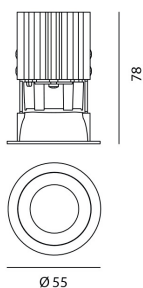

LUMINAIRE

- Watt: **6.4W**
- Delivered lumens output: **442lm**
- CCT: **3000K**
- Efficiency: **78%**
- Efficacy: **69.06lm/W**
- CRI: **80**

Notes

Driver 500mA SELV supplied separately.

DESCRIPTION

Everything is an innovative range of professional recessed light fittings created to deliver a high lighting performance, with an eye on energy saving and excellent visual comfort.

A complete, flexible product range, extremely versatile in its many applications and able to meet challenging lighting performance criteria.

PRODUCT CODE: NL4203534K006

FEATURES

- Article Code: **NL4203534K006**
- Colour: **White**
- Installation: **Recessed**
- Series: **Architectural Indoor**
- design by: **Ernesto Gismondi**

DIMENSIONS

- Diameter: **cm 5.5**
- Cutout diameter: **cm 5**
- Recessed depth: **cm 7.8**
- Cutout shape: **Rounded**
- Weight: **cm 0.2**

SOURCES INCLUDED

- Category: **Led**
- Number: **1**
- Watt: **6,4W**
- Color temperature (K): **3000K**
- Color Tolerance: **3SDCM**
- Service Life: **L80 (13K) 78600h**