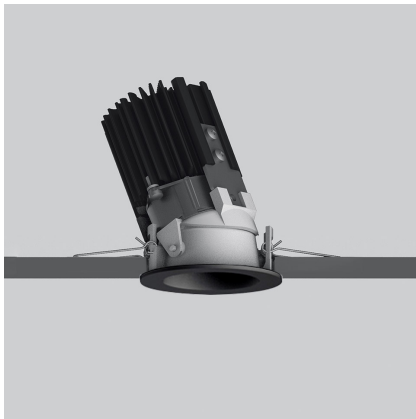

Everything 55 - Round - Adj - 20° 2700K - Black

Ernesto Gismondi

IP20

LUMINAIRE

- Watt: **6.4W**
- Delivered lumens output: **476lm**
- CCT: **2700K**
- Efficiency: **84%**
- Efficacy: **74.37lm/W**
- CRI: **80**

Notes

Driver 500mA SELV supplied separately.

DESCRIPTION

Everything is an innovative range of professional recessed light fittings created to deliver a high lighting performance, with an eye on energy saving and excellent visual comfort.
A complete, flexible product range, extremely versatile in its many applications and able to meet challenging lighting performance criteria.

PRODUCT CODE: NL4203318Y004

FEATURES

- Article Code: **NL4203318Y004**
- Colour: **Black**
- Installation: **Recessed**
- Series: **Architectural Indoor**
- design by: **Ernesto Gismondi**

DIMENSIONS

- Diameter: **cm 5.5**
- Cutout diameter: **cm 5**
- Recessed depth: **cm 8.2**
- Cutout shape: **Rounded**
- Weight: **cm 0.2**

SOURCES INCLUDED

- Category: **Led**
- Number: **1**
- Watt: **6,4W**
- Color temperature (K): **2700K**
- Color Tolerance: **3SDCM**
- Service Life: **L80 (13K) 78600h**