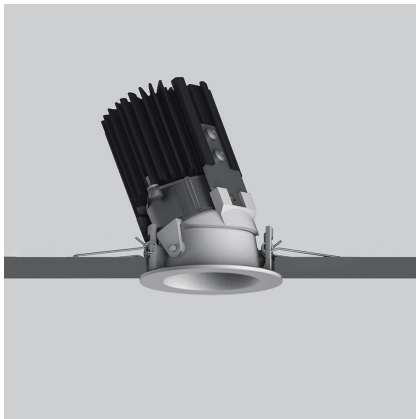

Everything 55 - Round - Adj - 20° 2700K - Silver

Ernesto Gismondi

IP20

LUMINAIRE

- Watt: **6.4W**
- Delivered lumens output: **476lm**
- CCT: **2700K**
- Efficiency: **84%**
- Efficacy: **74.38lm/W**
- CRI: **80**

Notes

Driver 500mA SELV supplied separately.

DESCRIPTION

Everything is an innovative range of professional recessed light fittings created to deliver a high lighting performance, with an eye on energy saving and excellent visual comfort.
A complete, flexible product range, extremely versatile in its many applications and able to meet challenging lighting performance criteria.

PRODUCT CODE: NL4203318Y002

FEATURES

- Article Code: **NL4203318Y002**
- Colour: **Silver**
- Installation: **Recessed**
- Series: **Architectural Indoor**
- design by: **Ernesto Gismondi**

DIMENSIONS

- Diameter: **cm 5.5**
- Cutout diameter: **cm 5**
- Recessed depth: **cm 8.2**
- Cutout shape: **Rounded**
- Weight: **cm 0.2**

SOURCES INCLUDED

- Category: **Led**
- Number: **1**
- Watt: **6,4W**
- Color temperature (K): **2700K**
- Color Tolerance: **3SDCM**
- Service Life: **L80 (13K) 78600h**