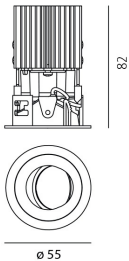

Everything 55 - Round - Adj - 20° 2700K - White

Ernesto Gismondi

IP20 

LUMINAIRE

- Watt: **6.4W**
- Delivered lumens output: **476lm**
- CCT: **2700K**
- Efficiency: **84%**
- Efficacy: **74.37lm/W**
- CRI: **80**

PRODUCT CODE: NL4203318Y006

FEATURES

- Article Code: **NL4203318Y006**
- Colour: **White**
- Installation: **Recessed**
- Series: **Architectural Indoor**
- design by: **Ernesto Gismondi**

DIMENSIONS

- Diameter: **cm 5.5**
- Cutout diameter: **cm 5**
- Recessed depth: **cm 8.2**
- Cutout shape: **Rounded**
- Weight: **cm 0.2**

NO
IMAGE
AVAILABLE

Driver cc 15W - 500mA - 220-240 Vac -
150x22x19 mm (LxWxH) - 2max - undimmable
M077900

NO
IMAGE
AVAILABLE

Driver cc 16/20/23/25/28/32W - 220-240 156x52x26
(LxWxH) Dimmable DALI PUSH/1-10V/0-10V
M077401