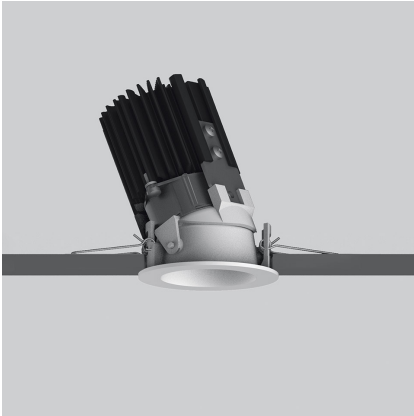

Everything 55 - Round - Adj - 20° 2700K - White

Ernesto Gismondi

IP20 

LUMINAIRE

- Watt: **6.4W**
- Delivered lumens output: **476lm**
- CCT: **2700K**
- Efficiency: **84%**
- Efficacy: **74.37lm/W**
- CRI: **80**

Notes

Driver 500mA SELV supplied separately.

DESCRIPTION

Everything is an innovative range of professional recessed light fittings created to deliver a high lighting performance, with an eye on energy saving and excellent visual comfort.
A complete, flexible product range, extremely versatile in its many applications and able to meet challenging lighting performance criteria.

PRODUCT CODE: NL4203318Y006

FEATURES

- Article Code: **NL4203318Y006**
- Colour: **White**
- Installation: **Recessed**
- Series: **Architectural Indoor**
- design by: **Ernesto Gismondi**

DIMENSIONS

- Diameter: **cm 5.5**
- Cutout diameter: **cm 5**
- Recessed depth: **cm 8.2**
- Cutout shape: **Rounded**
- Weight: **cm 0.2**