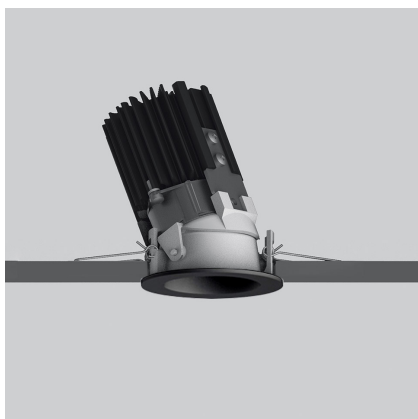

Everything 55 - Round - Adj - 20° 3000K - Black

Ernesto Gismondi

IP20 

LUMINAIRE

- Watt: **6.4W**
- Delivered lumens output: **476lm**
- CCT: **3000K**
- Efficiency: **84%**
- Efficacy: **74.37lm/W**
- CRI: **80**

Notes

Driver 500mA SELV supplied separately.

DESCRIPTION

Everything is an innovative range of professional recessed light fittings created to deliver a high lighting performance, with an eye on energy saving and excellent visual comfort.

A complete, flexible product range, extremely versatile in its many applications and able to meet challenging lighting performance criteria.

PRODUCT CODE: NL4203318K004

FEATURES

- Article Code: **NL4203318K004**
- Colour: **Black**
- Installation: **Recessed**
- Series: **Architectural Indoor**
- design by: **Ernesto Gismondi**

DIMENSIONS

- Diameter: **cm 5.5**
- Cutout diameter: **cm 5**
- Recessed depth: **cm 8.2**
- Cutout shape: **Rounded**
- Weight: **cm 0.2**

SOURCES INCLUDED

- Category: **Led**
- Number: **1**
- Watt: **6,4W**
- Color temperature (K): **3000K**
- Color Tolerance: **3SDCM**
- Service Life: **L80 (13K) 78600h**