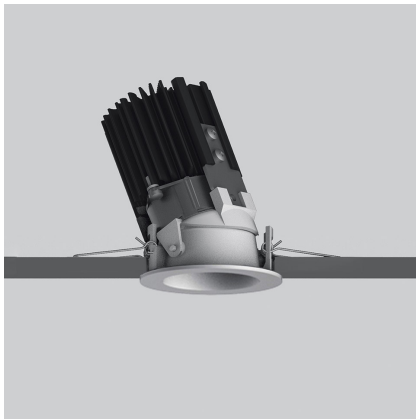

Everything 55 - Round - Adj - 20° 3000K - Silver

Ernesto Gismondi

IP20 

LUMINAIRE

- Watt: **6.4W**
- Delivered lumens output: **476lm**
- CCT: **3000K**
- Efficiency: **84%**
- Efficacy: **74.38lm/W**
- CRI: **80**

Notes

Driver 500mA SELV supplied separately.

DESCRIPTION

Everything is an innovative range of professional recessed light fittings created to deliver a high lighting performance, with an eye on energy saving and excellent visual comfort.
A complete, flexible product range, extremely versatile in its many applications and able to meet challenging lighting performance criteria.

PRODUCT CODE: NL4203318K002

FEATURES

- Article Code: **NL4203318K002**
- Colour: **Silver**
- Installation: **Recessed**
- Series: **Architectural Indoor**
- design by: **Ernesto Gismondi**

DIMENSIONS

- Diameter: **cm 5.5**
- Cutout diameter: **cm 5**
- Recessed depth: **cm 8.2**
- Cutout shape: **Rounded**
- Weight: **cm 0.2**