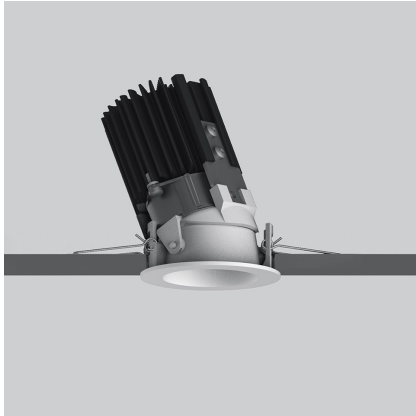

Everything 55 - Round - Adj - 20° 3000K - White

Ernesto Gismondi

IP20

LUMINAIRE

- Watt: **6.4W**
- Delivered lumens output: **476lm**
- CCT: **3000K**
- Efficiency: **84%**
- Efficacy: **74.37lm/W**
- CRI: **80**

Notes

Driver 500mA SELV supplied separately.

DESCRIPTION

Everything is an innovative range of professional recessed light fittings created to deliver a high lighting performance, with an eye on energy saving and excellent visual comfort.
A complete, flexible product range, extremely versatile in its many applications and able to meet challenging lighting performance criteria.

PRODUCT CODE: NL4203318K006

FEATURES

- Article Code: **NL4203318K006**
- Colour: **White**
- Installation: **Recessed**
- Series: **Architectural Indoor**
- design by: **Ernesto Gismondi**

DIMENSIONS

- Diameter: **cm 5.5**
- Cutout diameter: **cm 5**
- Recessed depth: **cm 8.2**
- Cutout shape: **Rounded**
- Weight: **cm 0.2**

SOURCES INCLUDED

- Category: **Led**
- Number: **1**
- Watt: **6,4W**
- Color temperature (K): **3000K**
- Color Tolerance: **3SDCM**
- Service Life: **L80 (13K) 78600h**