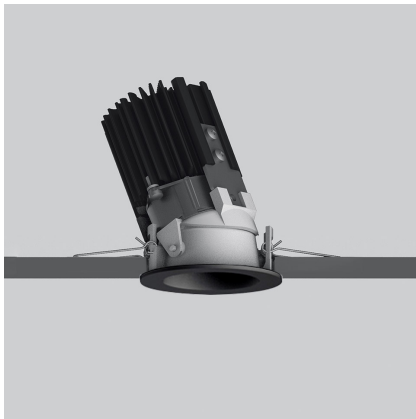

Everything 55 - Round - Adj - 34° 2700K - Black

Ernesto Gismondi

IP20 

LUMINAIRE

- Watt: **6.4W**
- Delivered lumens output: **425lm**
- CCT: **2700K**
- Efficiency: **75%**
- Efficacy: **66.41lm/W**
- CRI: **80**

Notes

Driver 500mA SELV supplied separately.

DESCRIPTION

Everything is an innovative range of professional recessed light fittings created to deliver a high lighting performance, with an eye on energy saving and excellent visual comfort.
A complete, flexible product range, extremely versatile in its many applications and able to meet challenging lighting performance criteria.

PRODUCT CODE: NL4203334Y004

FEATURES

- Article Code: **NL4203334Y004**
- Colour: **Black**
- Installation: **Recessed**
- Series: **Architectural Indoor**
- design by: **Ernesto Gismondi**

DIMENSIONS

- Diameter: **cm 5.5**
- Cutout diameter: **cm 5**
- Recessed depth: **cm 8.2**
- Cutout shape: **Rounded**
- Weight: **cm 0.2**