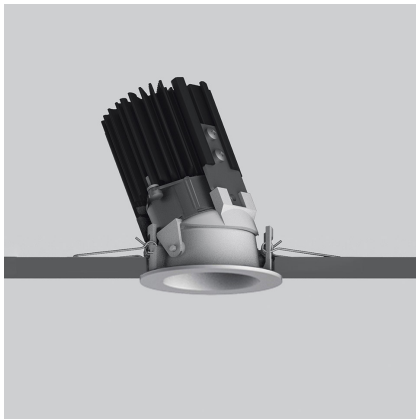

Everything 55 - Round - Adj - 34° 2700K - Silver

Ernesto Gismondi

IP20

LUMINAIRE

- Watt: **6.4W**
- Delivered lumens output: **436lm**
- CCT: **2700K**
- Efficiency: **77%**
- Efficacy: **68.13lm/W**
- CRI: **80**

Notes

Driver 500mA SELV supplied separately.

DESCRIPTION

Everything is an innovative range of professional recessed light fittings created to deliver a high lighting performance, with an eye on energy saving and excellent visual comfort.
A complete, flexible product range, extremely versatile in its many applications and able to meet challenging lighting performance criteria.

PRODUCT CODE: NL4203334Y002

FEATURES

- Article Code: **NL4203334Y002**
- Colour: **Silver**
- Installation: **Recessed**
- Series: **Architectural Indoor**
- design by: **Ernesto Gismondi**

DIMENSIONS

- Diameter: **cm 5.5**
- Cutout diameter: **cm 5**
- Recessed depth: **cm 8.2**
- Cutout shape: **Rounded**
- Weight: **cm 0.2**

SOURCES INCLUDED

- Category: **Led**
- Number: **1**
- Watt: **6,4W**
- Color temperature (K): **2700K**
- Color Tolerance: **3SDCM**
- Service Life: **L80 (13K) 78600h**