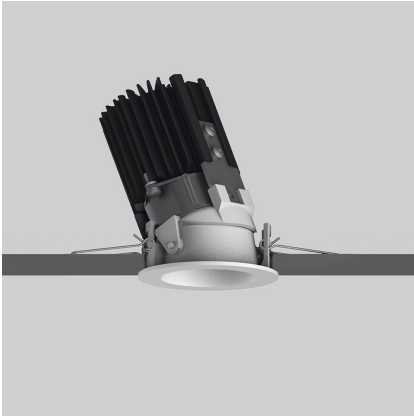

Everything 55 - Round - Adj - 34° 2700K - White

Ernesto Gismondi

IP20 

LUMINAIRE

- Watt: **6.4W**
- Delivered lumens output: **442lm**
- CCT: **2700K**
- Efficiency: **78%**
- Efficacy: **69.06lm/W**
- CRI: **80**

Notes

Driver 500mA SELV supplied separately.

DESCRIPTION

Everything is an innovative range of professional recessed light fittings created to deliver a high lighting performance, with an eye on energy saving and excellent visual comfort.
A complete, flexible product range, extremely versatile in its many applications and able to meet challenging lighting performance criteria.

PRODUCT CODE: NL4203334Y006

FEATURES

- Article Code: **NL4203334Y006**
- Colour: **White**
- Installation: **Recessed**
- Series: **Architectural Indoor**
- design by: **Ernesto Gismondi**

DIMENSIONS

- Diameter: **cm 5.5**
- Cutout diameter: **cm 5**
- Recessed depth: **cm 8.2**
- Cutout shape: **Rounded**
- Weight: **cm 0.2**