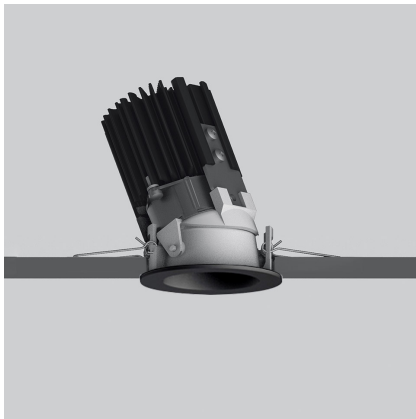

Everything 55 - Round - Adj - 34° 3000K - Black

Ernesto Gismondi

IP20

LUMINAIRE

- Watt: **6.4W**
- Delivered lumens output: **425lm**
- CCT: **3000K**
- Efficiency: **75%**
- Efficacy: **66.41lm/W**
- CRI: **80**

Notes

Driver 500mA SELV supplied separately.

DESCRIPTION

Everything is an innovative range of professional recessed light fittings created to deliver a high lighting performance, with an eye on energy saving and excellent visual comfort.
A complete, flexible product range, extremely versatile in its many applications and able to meet challenging lighting performance criteria.

PRODUCT CODE: NL4203334K004

FEATURES

- Article Code: **NL4203334K004**
- Colour: **Black**
- Installation: **Recessed**
- Series: **Architectural Indoor**
- design by: **Ernesto Gismondi**

DIMENSIONS

- Diameter: **cm 5.5**
- Cutout diameter: **cm 5**
- Recessed depth: **cm 8.2**
- Cutout shape: **Rounded**
- Weight: **cm 0.2**

SOURCES INCLUDED

- Category: **Led**
- Number: **1**
- Watt: **6,4W**
- Color temperature (K): **3000K**
- Color Tolerance: **3SDCM**
- Service Life: **L80 (13K) 78600h**