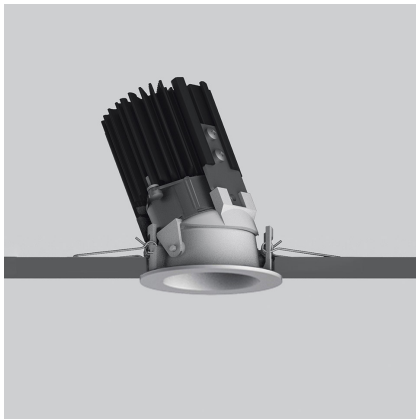

Everything 55 - Round - Adj - 34° 3000K - Silver

Ernesto Gismondi

IP20

LUMINAIRE

- Watt: **6.4W**
- Delivered lumens output: **436lm**
- CCT: **3000K**
- Efficiency: **77%**
- Efficacy: **68.13lm/W**
- CRI: **80**

Notes

Driver 500mA SELV supplied separately.

DESCRIPTION

Everything is an innovative range of professional recessed light fittings created to deliver a high lighting performance, with an eye on energy saving and excellent visual comfort.
A complete, flexible product range, extremely versatile in its many applications and able to meet challenging lighting performance criteria.

PRODUCT CODE: NL4203334K002

FEATURES

- Article Code: **NL4203334K002**
- Colour: **Silver**
- Installation: **Recessed**
- Series: **Architectural Indoor**
- design by: **Ernesto Gismondi**

DIMENSIONS

- Diameter: **cm 5.5**
- Cutout diameter: **cm 5**
- Recessed depth: **cm 8.2**
- Cutout shape: **Rounded**
- Weight: **cm 0.2**

SOURCES INCLUDED

- Category: **Led**
- Number: **1**
- Watt: **6,4W**
- Color temperature (K): **3000K**
- Color Tolerance: **3SDCM**
- Service Life: **L80 (13K) 78600h**