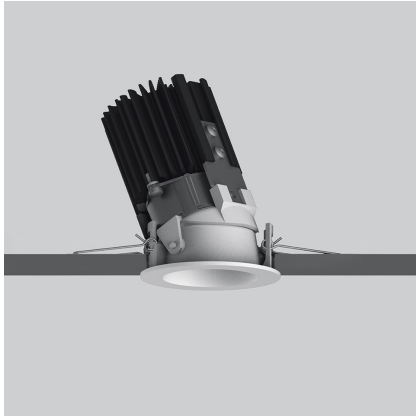

Everything 55 - Round - Adj - 34° 3000K - White

Ernesto Gismondi

IP20 

LUMINAIRE

- Watt: **6.4W**
- Delivered lumens output: **442lm**
- CCT: **3000K**
- Efficiency: **78%**
- Efficacy: **69.06lm/W**
- CRI: **80**

Notes

Driver 500mA SELV supplied separately.

DESCRIPTION

Everything is an innovative range of professional recessed light fittings created to deliver a high lighting performance, with an eye on energy saving and excellent visual comfort.
A complete, flexible product range, extremely versatile in its many applications and able to meet challenging lighting performance criteria.

PRODUCT CODE: NL4203334K006

FEATURES

- Article Code: **NL4203334K006**
- Colour: **White**
- Installation: **Recessed**
- Series: **Architectural Indoor**
- design by: **Ernesto Gismondi**

DIMENSIONS

- Diameter: **cm 5.5**
- Cutout diameter: **cm 5**
- Recessed depth: **cm 8.2**
- Cutout shape: **Rounded**
- Weight: **cm 0.2**