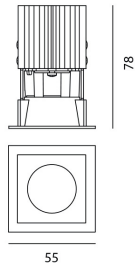

Everything 55 - Square - 20° 2700K - Black

Ernesto Gismondi

IP20 

LUMINAIRE

- Watt: **6.4W**
- Delivered lumens output: **476lm**
- CCT: **2700K**
- Efficiency: **84%**
- Efficacy: **74.37lm/W**
- CRI: **80**

PRODUCT CODE: NL4203418Y004

FEATURES

- Article Code: **NL4203418Y004**
- Colour: **Black**
- Installation: **Recessed**
- Series: **Architectural Indoor**
- design by: **Ernesto Gismondi**

DIMENSIONS

- Length: **cm 5.5**
- Width: **cm 5.5**
- Cutout Width: **cm 5**
- Cutout length: **cm 5**
- Recessed depth: **cm 7.8**
- Cutout shape: **Squared**
- Weight: **cm 0.2**

NO
IMAGE
AVAILABLE

Driver cc 15W - 500mA - 220-240 Vac -
150x22x19 mm (LxWxH) - 2max - undimmable
M077900

NO
IMAGE
AVAILABLE

Driver cc 16/20/23/25/28/32W - 220-240 156x52x26
(LxWxH) Dimmable DALI PUSH/1-10V/0-10V
M077401