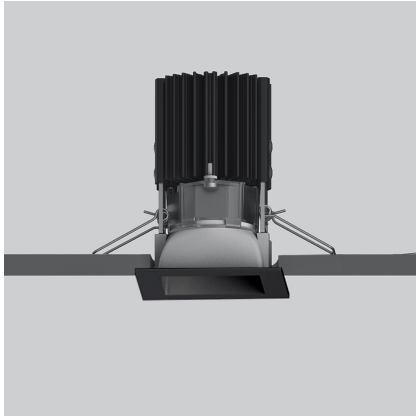

Everything 55 - Square - 20° 2700K - Black

Ernesto Gismondi

IP20 

LUMINAIRE

- Watt: **6.4W**
- Delivered lumens output: **476lm**
- CCT: **2700K**
- Efficiency: **84%**
- Efficacy: **74.37lm/W**
- CRI: **80**

Notes

Driver 500mA SELV supplied separately.

DESCRIPTION

Everything is an innovative range of professional recessed light fittings created to deliver a high lighting performance, with an eye on energy saving and excellent visual comfort.
A complete, flexible product range, extremely versatile in its many applications and able to meet challenging lighting performance criteria.

PRODUCT CODE: NL4203418Y004

FEATURES

- Article Code: **NL4203418Y004**
- Colour: **Black**
- Installation: **Recessed**
- Series: **Architectural Indoor**
- design by: **Ernesto Gismondi**

DIMENSIONS

- Length: **cm 5.5**
- Width: **cm 5.5**
- Cutout Width: **cm 5**
- Cutout length: **cm 5**
- Recessed depth: **cm 7.8**
- Cutout shape: **Squared**
- Weight: **cm 0.2**

SOURCES INCLUDED

- Category: **Led**
- Number: **1**
- Watt: **6,4W**
- Color temperature (K): **2700K**
- Color Tolerance: **3SDCM**
- Service Life: **L80 (13K) 78600h**

Accessories

NO
IMAGE
AVAILABLE

Driver 25W 900mA - 220-240Vac - 164x38x25
(LxWxH) - 1x/2x/4x/8x Optic Units - Min Ceiling
depth 150/130/80/60mm - DALI
DV1003