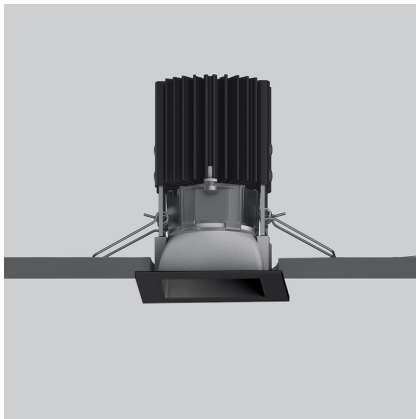

Everything 55 - Square - 20° 2700K - Black

Ernesto Gismondi

IP20 

LUMINAIRE

- Watt: **8.5W**
- Delivered lumens output: **634lm**
- CCT: **2700K**
- Efficiency: **84%**
- Efficacy: **74.59lm/W**
- CRI: **80**

Notes

Driver 500mA SELV supplied separately.

DESCRIPTION

Everything is an innovative range of professional recessed light fittings created to deliver a high lighting performance, with an eye on energy saving and excellent visual comfort.
A complete, flexible product range, extremely versatile in its many applications and able to meet challenging lighting performance criteria.

PRODUCT CODE: NL4204218Y004

FEATURES

- Article Code: **NL4204218Y004**
- Colour: **Black**
- Installation: **Recessed**
- Series: **Architectural Indoor**
- design by: **Ernesto Gismondi**

DIMENSIONS

- Length: **cm 5.5**
- Width: **cm 5.5**
- Cutout Width: **cm 5**
- Cutout length: **cm 5**
- Recessed depth: **cm 9.8**
- Cutout shape: **Squared**
- Weight: **cm 0.3**