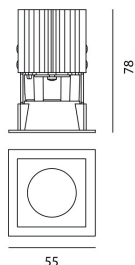

Everything 55 - Square - 20° 2700K - Silver

Ernesto Gismondi

IP20 

LUMINAIRE

- Watt: **6.4W**
- Delivered lumens output: **476lm**
- CCT: **2700K**
- Efficiency: **84%**
- Efficacy: **74.38lm/W**
- CRI: **80**

DIMENSIONS

- Length: **cm 5.5**
- Width: **cm 5.5**
- Cutout Width: **cm 5**
- Cutout length: **cm 5**
- Recessed depth: **cm 7.8**
- Cutout shape: **Squared**
- Weight: **cm 0.2**

SOURCES INCLUDED

- Category: **Led**
- Number: **1**
- Watt: **6,4W**
- Color temperature (K): **2700K**
- Color Tolerance: **3SDCM**
- Service Life: **L80 (13K) 78600h**

NO
IMAGE
AVAILABLE

Driver cc 16/20/23/25/28/32W - 220-240 156x52x26
(LxWxH) Dimmable DALI PUSH/1-10V/0-10V
M077401