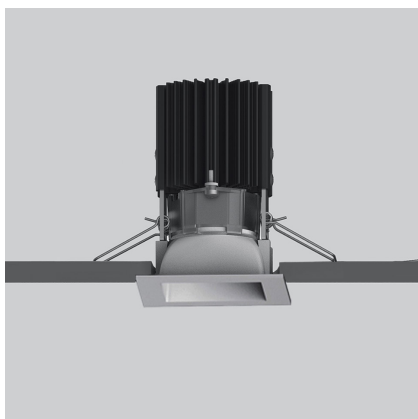

Everything 55 - Square - 20° 2700K - Silver

Ernesto Gismondi

IP20 

LUMINAIRE

- Watt: **6.4W**
- Delivered lumens output: **476lm**
- CCT: **2700K**
- Efficiency: **84%**
- Efficacy: **74.38lm/W**
- CRI: **80**

Notes

Driver 500mA SELV supplied separately.

DESCRIPTION

Everything is an innovative range of professional recessed light fittings created to deliver a high lighting performance, with an eye on energy saving and excellent visual comfort.

A complete, flexible product range, extremely versatile in its many applications and able to meet challenging lighting performance criteria.

PRODUCT CODE: NL4203418Y002

FEATURES

- Article Code: **NL4203418Y002**
- Colour: **Silver**
- Installation: **Recessed**
- Series: **Architectural Indoor**
- design by: **Ernesto Gismondi**

DIMENSIONS

- Length: **cm 5.5**
- Width: **cm 5.5**
- Cutout Width: **cm 5**
- Cutout length: **cm 5**
- Recessed depth: **cm 7.8**
- Cutout shape: **Squared**
- Weight: **cm 0.2**

SOURCES INCLUDED

- Category: **Led**
- Number: **1**
- Watt: **6,4W**
- Color temperature (K): **2700K**
- Color Tolerance: **3SDCM**
- Service Life: **L80 (13K) 78600h**