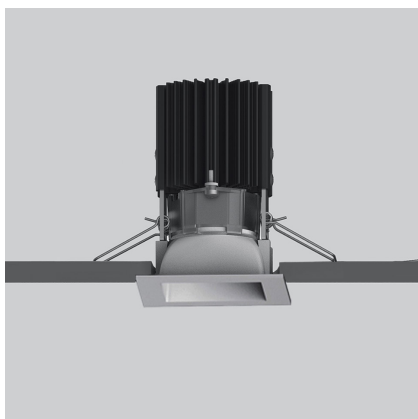

# Everything 55 - Square - 20° 2700K - Silver

Ernesto Gismondi

IP20 

## LUMINAIRE

- Watt: **8.5W**
- Delivered lumens output: **634lm**
- CCT: **2700K**
- Efficiency: **84%**
- Efficacy: **74.59lm/W**
- CRI: **80**

## DIMENSIONS

- Length: **cm 5.5**
- Width: **cm 5.5**
- Cutout Width: **cm 5**
- Cutout length: **cm 5**
- Recessed depth: **cm 9.8**
- Cutout shape: **Squared**
- Weight: **cm 0.3**