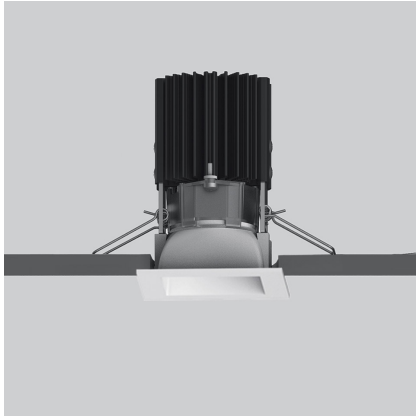

Everything 55 - Square - 20° 2700K - White

Ernesto Gismondi

IP20 

LUMINAIRE

- Watt: **6.4W**
- Delivered lumens output: **476lm**
- CCT: **2700K**
- Efficiency: **84%**
- Efficacy: **74.37lm/W**
- CRI: **80**

Notes

Driver 500mA SELV supplied separately.

DESCRIPTION

Everything is an innovative range of professional recessed light fittings created to deliver a high lighting performance, with an eye on energy saving and excellent visual comfort.
A complete, flexible product range, extremely versatile in its many applications and able to meet challenging lighting performance criteria.

PRODUCT CODE: NL4203418Y006

FEATURES

- Article Code: **NL4203418Y006**
- Colour: **White**
- Installation: **Recessed**
- Series: **Architectural Indoor**
- design by: **Ernesto Gismondi**

DIMENSIONS

- Length: **cm 5.5**
- Width: **cm 5.5**
- Cutout Width: **cm 5**
- Cutout length: **cm 5**
- Recessed depth: **cm 7.8**
- Cutout shape: **Squared**
- Weight: **cm 0.2**

SOURCES INCLUDED

- Category: **Led**
- Number: **1**
- Watt: **6,4W**
- Color temperature (K): **2700K**
- Color Tolerance: **3SDCM**
- Service Life: **L80 (13K) 78600h**

Accessories

NO
IMAGE
AVAILABLE

Driver 25W 900mA - 220-240Vac - 164x38x25
(LxWxH) - 1x/2x/4x/8x Optic Units - Min Ceiling
depth 150/130/80/60mm - DALI
DV1003