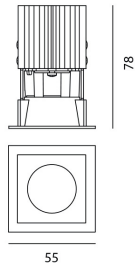

Everything 55 - Square - 20° 2700K - White

Ernesto Gismondi

IP20 

LUMINAIRE

- Watt: **6.4W**
- Delivered lumens output: **476lm**
- CCT: **2700K**
- Efficiency: **84%**
- Efficacy: **74.37lm/W**
- CRI: **80**

PRODUCT CODE: NL4203418Y006

FEATURES

- Article Code: **NL4203418Y006**
- Colour: **White**
- Installation: **Recessed**
- Series: **Architectural Indoor**
- design by: **Ernesto Gismondi**

DIMENSIONS

- Length: **cm 5.5**
- Width: **cm 5.5**
- Cutout Width: **cm 5**
- Cutout length: **cm 5**
- Recessed depth: **cm 7.8**
- Cutout shape: **Squared**
- Weight: **cm 0.2**

NO
IMAGE
AVAILABLE

Driver cc 15W - 500mA - 220-240 Vac -
150x22x19 mm (LxWxH) - 2max - undimmable
M077900

NO
IMAGE
AVAILABLE

Driver cc 16/20/23/25/28/32W - 220-240 156x52x26
(LxWxH) Dimmable DALI PUSH/1-10V/0-10V
M077401