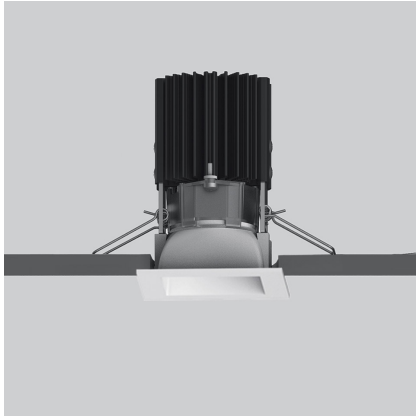

# Everything 55 - Square - 20° 2700K - White

Ernesto Gismondi

IP20 

## LUMINAIRE

- Watt: **8.5W**
- Delivered lumens output: **634lm**
- CCT: **2700K**
- Efficiency: **84%**
- Efficacy: **74.59lm/W**
- CRI: **80**

## DIMENSIONS

- Length: **cm 5.5**
- Width: **cm 5.5**
- Cutout Width: **cm 5**
- Cutout length: **cm 5**
- Recessed depth: **cm 9.8**
- Cutout shape: **Squared**
- Weight: **cm 0.3**