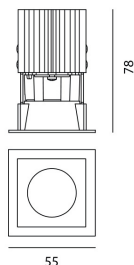

LUMINAIRE

- Watt: **6.4W**
- Delivered lumens output: **476lm**
- CCT: **3000K**
- Efficiency: **84%**
- Efficacy: **74.37lm/W**
- CRI: **80**

Notes

Driver 500mA SELV supplied separately.

DESCRIPTION

Everything is an innovative range of professional recessed light fittings created to deliver a high lighting performance, with an eye on energy saving and excellent visual comfort.
A complete, flexible product range, extremely versatile in its many applications and able to meet challenging lighting performance criteria.

PRODUCT CODE: NL4203418K004

FEATURES

- Article Code: **NL4203418K004**
- Colour: **Black**
- Installation: **Recessed**
- Series: **Architectural Indoor**
- design by: **Ernesto Gismondi**

DIMENSIONS

- Length: **cm 5.5**
- Width: **cm 5.5**
- Cutout Width: **cm 5**
- Cutout length: **cm 5**
- Recessed depth: **cm 7.8**
- Cutout shape: **Squared**
- Weight: **cm 0.2**

SOURCES INCLUDED

- Category: **Led**
- Number: **1**
- Watt: **6,4W**
- Color temperature (K): **3000K**
- Color Tolerance: **3SDCM**
- Service Life: **L80 (13K) 78600h**