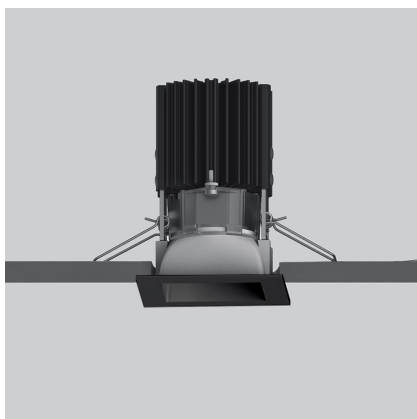

# Everything 55 - Square - 20° 3000K - Black

Ernesto Gismondi

IP20 

## LUMINAIRE

- Watt: **6.4W**
- Delivered lumens output: **476lm**
- CCT: **3000K**
- Efficiency: **84%**
- Efficacy: **74.37lm/W**
- CRI: **80**

## DIMENSIONS

- Length: **cm 5.5**
- Width: **cm 5.5**
- Cutout Width: **cm 5**
- Cutout length: **cm 5**
- Recessed depth: **cm 7.8**
- Cutout shape: **Squared**
- Weight: **cm 0.2**