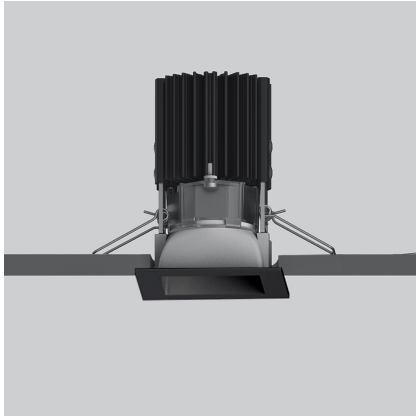

# Everything 55 - Square - 20° 3000K - Nero

Ernesto Gismondi

IP20 

## LUMINAIRE

- Watt: **8.5W**
- Delivered lumens output: **634lm**
- CCT: **3000K**
- Efficiency: **84%**
- Efficacy: **74.59lm/W**
- CRI: **80**