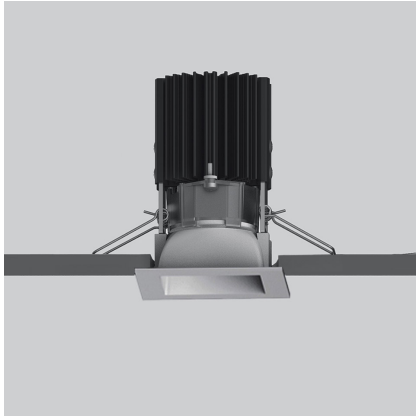

Everything 55 - Square - 20° 3000K - Silver

Ernesto Gismondi

IP20 

LUMINAIRE

- Watt: **6.4W**
- Delivered lumens output: **476lm**
- CCT: **3000K**
- Efficiency: **84%**
- Efficacy: **74.38lm/W**
- CRI: **80**

Notes

Driver 500mA SELV supplied separately.

DESCRIPTION

Everything is an innovative range of professional recessed light fittings created to deliver a high lighting performance, with an eye on energy saving and excellent visual comfort.
A complete, flexible product range, extremely versatile in its many applications and able to meet challenging lighting performance criteria.

PRODUCT CODE: NL4203418K002

FEATURES

- Article Code: **NL4203418K002**
- Colour: **Silver**
- Installation: **Recessed**
- Series: **Architectural Indoor**
- design by: **Ernesto Gismondi**

DIMENSIONS

- Length: **cm 5.5**
- Width: **cm 5.5**
- Cutout Width: **cm 5**
- Cutout length: **cm 5**
- Recessed depth: **cm 7.8**
- Cutout shape: **Squared**
- Weight: **cm 0.2**