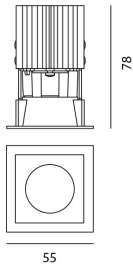

Everything 55 - Square - 20° 3000K - Silver

Ernesto Gismondi

IP20 

LUMINAIRE

- Watt: **6.4W**
- Delivered lumens output: **476lm**
- CCT: **3000K**
- Efficiency: **84%**
- Efficacy: **74.38lm/W**
- CRI: **80**

PRODUCT CODE: NL4203418K002

FEATURES

- Article Code: **NL4203418K002**
- Colour: **Silver**
- Installation: **Recessed**
- Series: **Architectural Indoor**
- design by: **Ernesto Gismondi**

DIMENSIONS

- Length: **cm 5.5**
- Width: **cm 5.5**
- Cutout Width: **cm 5**
- Cutout length: **cm 5**
- Recessed depth: **cm 7.8**
- Cutout shape: **Squared**
- Weight: **cm 0.2**

NO
IMAGE
AVAILABLE

Driver cc 15W - 500mA - 220-240 Vac -
150x22x19 mm (LxWxH) - 2max - undimmable
M077900

NO
IMAGE
AVAILABLE

Driver cc 16/20/23/25/28/32W - 220-240 156x52x26
(LxWxH) Dimmable DALI PUSH/1-10V/0-10V
M077401