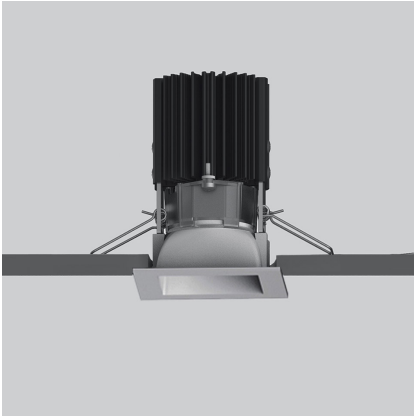

Everything 55 - Square - 20° 3000K - Silver

Ernesto Gismondi

IP20 

LUMINAIRE

- Watt: **8.5W**
- Delivered lumens output: **634lm**
- CCT: **3000K**
- Efficiency: **84%**
- Efficacy: **74.59lm/W**
- CRI: **80**

Notes

Driver 500mA SELV supplied separately.

DESCRIPTION

Everything is an innovative range of professional recessed light fittings created to deliver a high lighting performance, with an eye on energy saving and excellent visual comfort.
A complete, flexible product range, extremely versatile in its many applications and able to meet challenging lighting performance criteria.

PRODUCT CODE: NL4204218K002

FEATURES

- Article Code: **NL4204218K002**
- Colour: **Silver**
- Installation: **Recessed**
- Series: **Architectural Indoor**
- design by: **Ernesto Gismondi**

DIMENSIONS

- Length: **cm 5.5**
- Width: **cm 5.5**
- Cutout Width: **cm 5**
- Cutout length: **cm 5**
- Recessed depth: **cm 9.8**
- Cutout shape: **Squared**
- Weight: **cm 0.3**

SOURCES INCLUDED

- Category: **Led**
- Number: **1**
- Watt: **8,5W**
- Color temperature (K): **3000K**
- Color Tolerance: **3SDCM**
- Service Life: **L80 (13K) 78600h**

Accessories

NO
IMAGE
AVAILABLE

Driver cc 32-36W - 700mA - 220-240 Vac -
103x67x21 (LxWxH) - Dimmable DALI
M079200