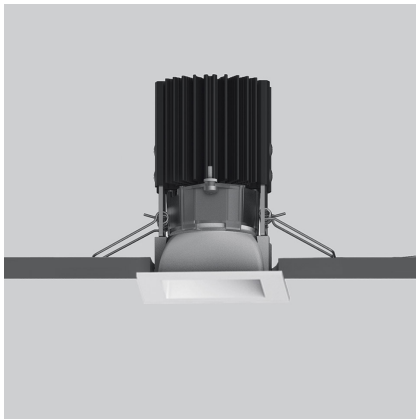

# Everything 55 - Square - 20° 3000K - White

Ernesto Gismondi

IP20 

## LUMINAIRE

- Watt: **6.4W**
- Delivered lumens output: **476lm**
- CCT: **3000K**
- Efficiency: **84%**
- Efficacy: **74.37lm/W**
- CRI: **80**

## DIMENSIONS

- Length: **cm 5.5**
- Width: **cm 5.5**
- Cutout Width: **cm 5**
- Cutout length: **cm 5**
- Recessed depth: **cm 7.8**
- Cutout shape: **Squared**
- Weight: **cm 0.2**