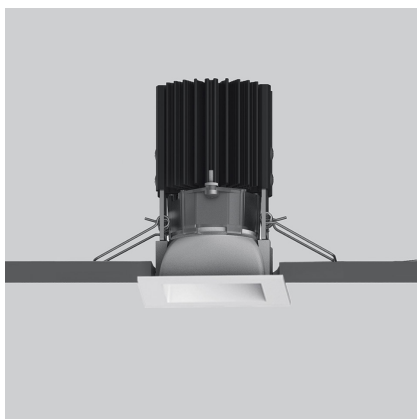

Everything 55 - Square - 20° 3000K - White

Ernesto Gismondi

IP20 

LUMINAIRE

- Watt: **8.5W**
- Delivered lumens output: **634lm**
- CCT: **3000K**
- Efficiency: **84%**
- Efficacy: **74.59lm/W**
- CRI: **80**

Notes

Driver 500mA SELV supplied separately.

DESCRIPTION

Everything is an innovative range of professional recessed light fittings created to deliver a high lighting performance, with an eye on energy saving and excellent visual comfort.

A complete, flexible product range, extremely versatile in its many applications and able to meet challenging lighting performance criteria.

PRODUCT CODE: NL4204218K006

FEATURES

- Article Code: **NL4204218K006**
- Colour: **White**
- Installation: **Recessed**
- Series: **Architectural Indoor**
- design by: **Ernesto Gismondi**

DIMENSIONS

- Length: **cm 5.5**
- Width: **cm 5.5**
- Cutout Width: **cm 5**
- Cutout length: **cm 5**
- Recessed depth: **cm 9.8**
- Cutout shape: **Squared**
- Weight: **cm 0.3**

SOURCES INCLUDED

- Category: **Led**
- Number: **1**
- Watt: **8,5W**
- Color temperature (K): **3000K**
- Color Tolerance: **3SDCM**
- Service Life: **L80 (13K) 78600h**