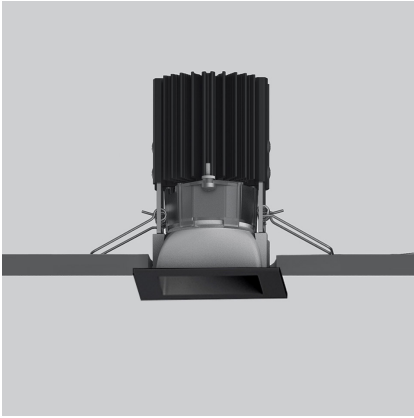

# Everything 55 - Square - 34° 2700K - Black

Ernesto Gismondi

IP20 

## LUMINAIRE

- Watt: **6.4W**
- Delivered lumens output: **425lm**
- CCT: **2700K**
- Efficiency: **75%**
- Efficacy: **66.41lm/W**
- CRI: **80**

## DESCRIPTION

Everything is an innovative range of professional recessed light fittings created to deliver a high lighting performance, with an eye on energy saving and excellent visual comfort.  
A complete, flexible product range, extremely versatile in its many applications and able to meet challenging lighting performance criteria.

## DIMENSIONS

- Length: **cm 5.5**
- Width: **cm 5.5**
- Cutout Width: **cm 5**
- Cutout length: **cm 5**
- Recessed depth: **cm 7.8**
- Cutout shape: **Squared**
- Weight: **cm 0.2**