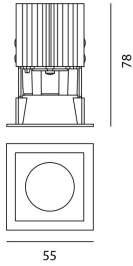

# Everything 55 - Square - 34° 2700K - Black

Ernesto Gismondi

IP20 

## DIMENSIONS

- Length: **cm 5.5**
- Width: **cm 5.5**
- Cutout Width: **cm 5**
- Cutout length: **cm 5**
- Recessed depth: **cm 7.8**
- Cutout shape: **Squared**
- Weight: **cm 0.2**