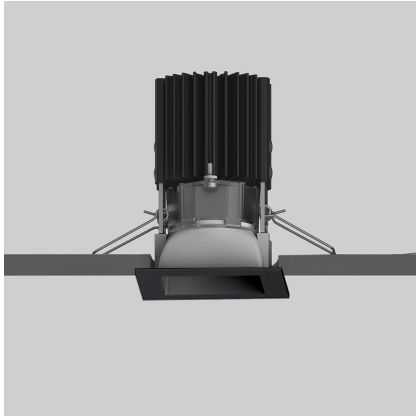

Everything 55 - Square - 34° 2700K - Black

Ernesto Gismondi

IP20 

LUMINAIRE

- Watt: **8.5W**
- Delivered lumens output: **566lm**
- CCT: **2700K**
- Efficiency: **75%**
- Efficacy: **66.59lm/W**
- CRI: **80**

Notes

Driver 500mA SELV supplied separately.

DESCRIPTION

Everything is an innovative range of professional recessed light fittings created to deliver a high lighting performance, with an eye on energy saving and excellent visual comfort.
A complete, flexible product range, extremely versatile in its many applications and able to meet challenging lighting performance criteria.

PRODUCT CODE: NL4204234Y004

FEATURES

- Article Code: **NL4204234Y004**
- Colour: **Black**
- Installation: **Recessed**
- Series: **Architectural Indoor**
- design by: **Ernesto Gismondi**

DIMENSIONS

- Length: **cm 5.5**
- Width: **cm 5.5**
- Cutout Width: **cm 5**
- Cutout length: **cm 5**
- Recessed depth: **cm 9.8**
- Cutout shape: **Squared**
- Weight: **cm 0.3**

SOURCES INCLUDED

- Category: **Led**
- Number: **1**
- Watt: **8,5W**
- Color temperature (K): **2700K**
- Color Tolerance: **3SDCM**
- Service Life: **L80 (13K) 78600h**

Accessories

NO
IMAGE
AVAILABLE

Driver cc 32-36W - 700mA - 220-240 Vac -
103x67x21 (LxWxH) - Dimmable DALI
M079200