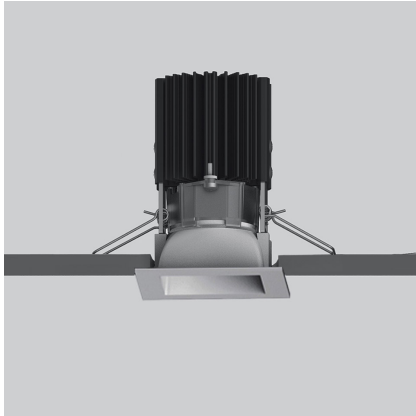

# Everything 55 - Square - 34° 2700K - Silver

Ernesto Gismondi

IP20 

## LUMINAIRE

- Watt: **6.4W**
- Delivered lumens output: **436lm**
- CCT: **2700K**
- Efficiency: **77%**
- Efficacy: **68.13lm/W**
- CRI: **80**

## DESCRIPTION

Everything is an innovative range of professional recessed light fittings created to deliver a high lighting performance, with an eye on energy saving and excellent visual comfort.  
A complete, flexible product range, extremely versatile in its many applications and able to meet challenging lighting performance criteria.