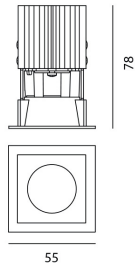

LUMINAIRE

- Watt: **6.4W**
- Delivered lumens output: **436lm**
- CCT: **2700K**
- Efficiency: **77%**
- Efficacy: **68.13lm/W**
- CRI: **80**

Notes

Driver 500mA SELV supplied separately.

DESCRIPTION

Everything is an innovative range of professional recessed light fittings created to deliver a high lighting performance, with an eye on energy saving and excellent visual comfort.
A complete, flexible product range, extremely versatile in its many applications and able to meet challenging lighting performance criteria.

PRODUCT CODE: NL4203434Y002

FEATURES

- Article Code: **NL4203434Y002**
- Colour: **Silver**
- Installation: **Recessed**
- Series: **Architectural Indoor**
- design by: **Ernesto Gismondi**

DIMENSIONS

- Length: **cm 5.5**
- Width: **cm 5.5**
- Cutout Width: **cm 5**
- Cutout length: **cm 5**
- Recessed depth: **cm 7.8**
- Cutout shape: **Squared**
- Weight: **cm 0.2**

SOURCES INCLUDED

- Category: **Led**
- Number: **1**
- Watt: **6,4W**
- Color temperature (K): **2700K**
- Color Tolerance: **3SDCM**
- Service Life: **L80 (13K) 78600h**