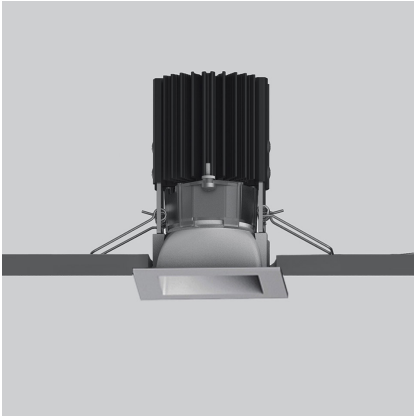

Everything 55 - Square - 34° 2700K - Silver

Ernesto Gismondi

IP20 

LUMINAIRE

- Watt: **8.5W**
- Delivered lumens output: **581lm**
- CCT: **2700K**
- Efficiency: **77%**
- Efficacy: **68.35lm/W**
- CRI: **80**

Notes

Driver 500mA SELV supplied separately.

DESCRIPTION

Everything is an innovative range of professional recessed light fittings created to deliver a high lighting performance, with an eye on energy saving and excellent visual comfort.
A complete, flexible product range, extremely versatile in its many applications and able to meet challenging lighting performance criteria.

PRODUCT CODE: NL4204234Y002

FEATURES

- Article Code: **NL4204234Y002**
- Colour: **Silver**
- Installation: **Recessed**
- Series: **Architectural Indoor**
- design by: **Ernesto Gismondi**

DIMENSIONS

- Length: **cm 5.5**
- Width: **cm 5.5**
- Cutout Width: **cm 5**
- Cutout length: **cm 5**
- Recessed depth: **cm 9.8**
- Cutout shape: **Squared**
- Weight: **cm 0.3**

SOURCES INCLUDED

- Category: **Led**
- Number: **1**
- Watt: **8,5W**
- Color temperature (K): **2700K**
- Color Tolerance: **3SDCM**
- Service Life: **L80 (13K) 78600h**

Accessories

NO
IMAGE
AVAILABLE

Driver cc 32-36W - 700mA - 220-240 Vac -
103x67x21 (LxWxH) - Dimmable DALI
M079200