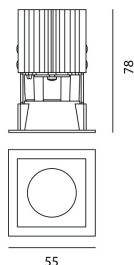

Everything 55 - Square - 34° 2700K - White

Ernesto Gismondi

IP20 

LUMINAIRE

- Watt: **6.4W**
- Delivered lumens output: **442lm**
- CCT: **2700K**
- Efficiency: **78%**
- Efficacy: **69.06lm/W**
- CRI: **80**

DIMENSIONS

- Length: **cm 5.5**
- Width: **cm 5.5**
- Cutout Width: **cm 5**
- Cutout length: **cm 5**
- Recessed depth: **cm 7.8**
- Cutout shape: **Squared**
- Weight: **cm 0.2**

SOURCES INCLUDED

- Category: **Led**
- Number: **1**
- Watt: **6,4W**
- Color temperature (K): **2700K**
- Color Tolerance: **3SDCM**
- Service Life: **L80 (13K) 78600h**

NO
IMAGE
AVAILABLE

Driver cc 16/20/23/25/28/32W - 220-240 156x52x26
(LxWxH) Dimmable DALI PUSH/1-10V/0-10V
M077401