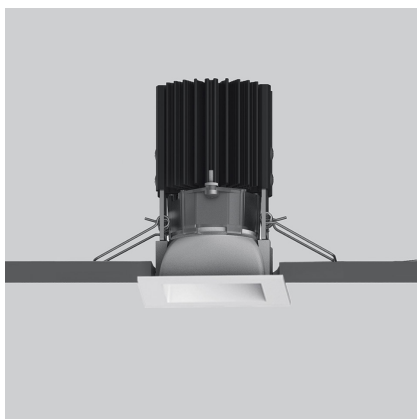

Everything 55 - Square - 34° 2700K - White

Ernesto Gismondi

IP20 

LUMINAIRE

- Watt: **6.4W**
- Delivered lumens output: **442lm**
- CCT: **2700K**
- Efficiency: **78%**
- Efficacy: **69.06lm/W**
- CRI: **80**

Notes

Driver 500mA SELV supplied separately.

DESCRIPTION

Everything is an innovative range of professional recessed light fittings created to deliver a high lighting performance, with an eye on energy saving and excellent visual comfort.

A complete, flexible product range, extremely versatile in its many applications and able to meet challenging lighting performance criteria.

PRODUCT CODE: NL4203434Y006

FEATURES

- Article Code: **NL4203434Y006**
- Colour: **White**
- Installation: **Recessed**
- Series: **Architectural Indoor**
- design by: **Ernesto Gismondi**

DIMENSIONS

- Length: **cm 5.5**
- Width: **cm 5.5**
- Cutout Width: **cm 5**
- Cutout length: **cm 5**
- Recessed depth: **cm 7.8**
- Cutout shape: **Squared**
- Weight: **cm 0.2**

SOURCES INCLUDED

- Category: **Led**
- Number: **1**
- Watt: **6,4W**
- Color temperature (K): **2700K**
- Color Tolerance: **3SDCM**
- Service Life: **L80 (13K) 78600h**