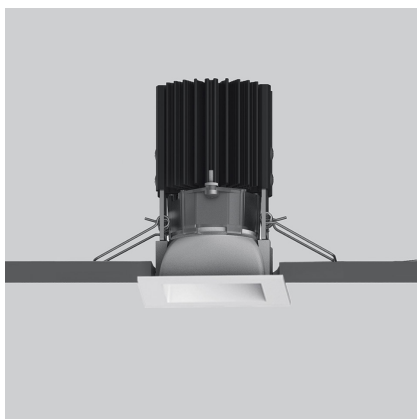

Everything 55 - Square - 34° 2700K - White

Ernesto Gismondi

IP20 

LUMINAIRE

- Watt: **8.5W**
- Delivered lumens output: **589lm**
- CCT: **2700K**
- Efficiency: **78%**
- Efficacy: **69.29lm/W**
- CRI: **80**

Notes

Driver 500mA SELV supplied separately.

DESCRIPTION

Everything is an innovative range of professional recessed light fittings created to deliver a high lighting performance, with an eye on energy saving and excellent visual comfort.

DIMENSIONS

- Length: **cm 5.5**
- Width: **cm 5.5**
- Cutout Width: **cm 5**
- Cutout length: **cm 5**
- Recessed depth: **cm 9.8**
- Cutout shape: **Squared**
- Weight: **cm 0.3**

SOURCES INCLUDED

- Category: **Led**
- Number: **1**
- Watt: **8,5W**
- Color temperature (K): **2700K**
- Color Tolerance: **3SDCM**
- Service Life: **L80 (13K) 78600h**