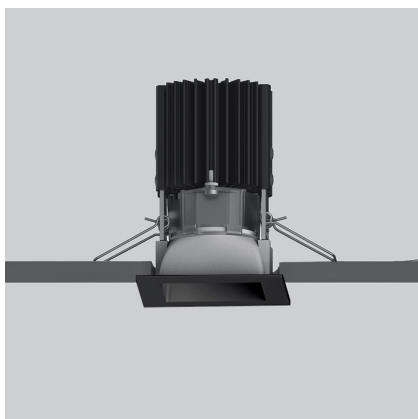

Everything 55 - Square - 34° 3000K - Black

Ernesto Gismondi

IP20 

LUMINAIRE

- Watt: **6.4W**
- Delivered lumens output: **425lm**
- CCT: **3000K**
- Efficiency: **75%**
- Efficacy: **66.41lm/W**
- CRI: **80**

Notes

Driver 500mA SELV supplied separately.

DESCRIPTION

Everything is an innovative range of professional recessed light fittings created to deliver a high lighting performance, with an eye on energy saving and excellent visual comfort.
A complete, flexible product range, extremely versatile in its many applications and able to meet challenging lighting performance criteria.

PRODUCT CODE: NL4203434K004

FEATURES

- Article Code: **NL4203434K004**
- Colour: **Black**
- Installation: **Recessed**
- Series: **Architectural Indoor**
- design by: **Ernesto Gismondi**

DIMENSIONS

- Length: **cm 5.5**
- Width: **cm 5.5**
- Cutout Width: **cm 5**
- Cutout length: **cm 5**
- Recessed depth: **cm 7.8**
- Cutout shape: **Squared**
- Weight: **cm 0.2**