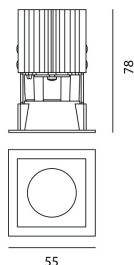

Everything 55 - Square - 34° 3000K - Black

Ernesto Gismondi

IP20 

LUMINAIRE

- Watt: **6.4W**
- Delivered lumens output: **425lm**
- CCT: **3000K**
- Efficiency: **75%**
- Efficacy: **66.41lm/W**
- CRI: **80**

PRODUCT CODE: NL4203434K004

FEATURES

- Article Code: **NL4203434K004**
- Colour: **Black**
- Installation: **Recessed**
- Series: **Architectural Indoor**
- design by: **Ernesto Gismondi**

DIMENSIONS

- Length: **cm 5.5**
- Width: **cm 5.5**
- Cutout Width: **cm 5**
- Cutout length: **cm 5**
- Recessed depth: **cm 7.8**
- Cutout shape: **Squared**
- Weight: **cm 0.2**

NO
IMAGE
AVAILABLE

Driver cc 15W - 500mA - 220-240 Vac -
150x22x19 mm (LxWxH) - 2max - undimmable
M077900

NO
IMAGE
AVAILABLE

Driver cc 16/20/23/25/28/32W - 220-240 156x52x26
(LxWxH) Dimmable DALI PUSH/1-10V/0-10V
M077401