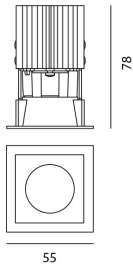

LUMINAIRE

- Watt: **6.4W**
- Delivered lumens output: **436lm**
- CCT: **3000K**
- Efficiency: **77%**
- Efficacy: **68.13lm/W**
- CRI: **80**

Notes

Driver 500mA SELV supplied separately.

DESCRIPTION

Everything is an innovative range of professional recessed light fittings created to deliver a high lighting performance, with an eye on energy saving and excellent visual comfort.
A complete, flexible product range, extremely versatile in its many applications and able to meet challenging lighting performance criteria.

PRODUCT CODE: NL4203434K002

FEATURES

- Article Code: **NL4203434K002**
- Colour: **Silver**
- Installation: **Recessed**
- Series: **Architectural Indoor**
- design by: **Ernesto Gismondi**

DIMENSIONS

- Length: **cm 5.5**
- Width: **cm 5.5**
- Cutout Width: **cm 5**
- Cutout length: **cm 5**
- Recessed depth: **cm 7.8**
- Cutout shape: **Squared**
- Weight: **cm 0.2**

SOURCES INCLUDED

- Category: **Led**
- Number: **1**
- Watt: **6,4W**
- Color temperature (K): **3000K**
- Color Tolerance: **3SDCM**
- Service Life: **L80 (13K) 78600h**