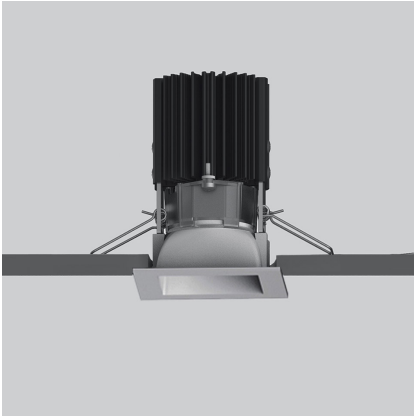

# Everything 55 - Square - 34° 3000K - Silver

Ernesto Gismondi

IP20 

## LUMINAIRE

- Watt: **6.4W**
- Delivered lumens output: **436lm**
- CCT: **3000K**
- Efficiency: **77%**
- Efficacy: **68.13lm/W**
- CRI: **80**

## DESCRIPTION

Everything is an innovative range of professional recessed light fittings created to deliver a high lighting performance, with an eye on energy saving and excellent visual comfort.  
A complete, flexible product range, extremely versatile in its many applications and able to meet challenging lighting performance criteria.

## DIMENSIONS

- Length: **cm 5.5**
- Width: **cm 5.5**
- Cutout Width: **cm 5**
- Cutout length: **cm 5**
- Recessed depth: **cm 7.8**
- Cutout shape: **Squared**
- Weight: **cm 0.2**