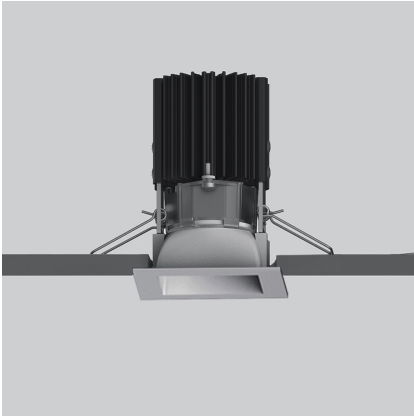

Everything 55 - Square - 34° 3000K - Silver

Ernesto Gismondi

IP20 

LUMINAIRE

- Watt: **8.5W**
- Delivered lumens output: **581lm**
- CCT: **3000K**
- Efficiency: **77%**
- Efficacy: **68.35lm/W**
- CRI: **80**

Notes

Driver 500mA SELV supplied separately.

DESCRIPTION

Everything is an innovative range of professional recessed light fittings created to deliver a high lighting performance, with an eye on energy saving and excellent visual comfort.
A complete, flexible product range, extremely versatile in its many applications and able to meet challenging lighting performance criteria.

PRODUCT CODE: NL4204234K002

FEATURES

- Article Code: **NL4204234K002**
- Colour: **Silver**
- Installation: **Recessed**
- Series: **Architectural Indoor**
- design by: **Ernesto Gismondi**

DIMENSIONS

- Length: **cm 5.5**
- Width: **cm 5.5**
- Cutout Width: **cm 5**
- Cutout length: **cm 5**
- Recessed depth: **cm 9.8**
- Cutout shape: **Squared**
- Weight: **cm 0.3**

SOURCES INCLUDED

- Category: **Led**
- Number: **1**
- Watt: **8,5W**
- Color temperature (K): **3000K**
- Color Tolerance: **3SDCM**
- Service Life: **L80 (13K) 78600h**

Accessories

NO
IMAGE
AVAILABLE

Driver cc 32-36W - 700mA - 220-240 Vac -
103x67x21 (LxWxH) - Dimmable DALI
M079200