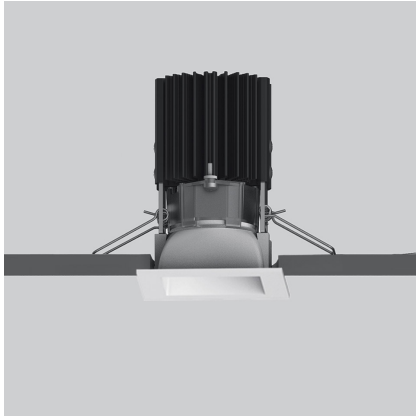

Everything 55 - Square - 34° 3000K - White

Ernesto Gismondi

IP20 

LUMINAIRE

- Watt: **6.4W**
- Delivered lumens output: **442lm**
- CCT: **3000K**
- Efficiency: **78%**
- Efficacy: **69.06lm/W**
- CRI: **80**

Notes

Driver 500mA SELV supplied separately.

DESCRIPTION

Everything is an innovative range of professional recessed light fittings created to deliver a high lighting performance, with an eye on energy saving and excellent visual comfort.
A complete, flexible product range, extremely versatile in its many applications and able to meet challenging lighting performance criteria.

PRODUCT CODE: NL4203434K006

FEATURES

- Article Code: **NL4203434K006**
- Colour: **White**
- Installation: **Recessed**
- Series: **Architectural Indoor**
- design by: **Ernesto Gismondi**

DIMENSIONS

- Length: **cm 5.5**
- Width: **cm 5.5**
- Cutout Width: **cm 5**
- Cutout length: **cm 5**
- Recessed depth: **cm 7.8**
- Cutout shape: **Squared**
- Weight: **cm 0.2**

SOURCES INCLUDED

- Category: **Led**
- Number: **1**
- Watt: **6,4W**
- Color temperature (K): **3000K**
- Color Tolerance: **3SDCM**
- Service Life: **L80 (13K) 78600h**

Accessories

NO
IMAGE
AVAILABLE

Driver 25W 900mA - 220-240Vac - 164x38x25
(LxWxH) - 1x/2x/4x/8x Optic Units - Min Ceiling
depth 150/130/80/60mm - DALI
DV1003