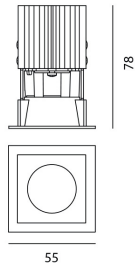

Everything 55 - Square - 34° 3000K - White

Ernesto Gismondi

IP20 

LUMINAIRE

- Watt: **6.4W**
- Delivered lumens output: **442lm**
- CCT: **3000K**
- Efficiency: **78%**
- Efficacy: **69.06lm/W**
- CRI: **80**

PRODUCT CODE: NL4203434K006

FEATURES

- Article Code: **NL4203434K006**
- Colour: **White**
- Installation: **Recessed**
- Series: **Architectural Indoor**
- design by: **Ernesto Gismondi**

DIMENSIONS

- Length: **cm 5.5**
- Width: **cm 5.5**
- Cutout Width: **cm 5**
- Cutout length: **cm 5**
- Recessed depth: **cm 7.8**
- Cutout shape: **Squared**
- Weight: **cm 0.2**

NO
IMAGE
AVAILABLE

Driver cc 15W - 500mA - 220-240 Vac -
150x22x19 mm (LxWxH) - 2max - undimmable
M077900

NO
IMAGE
AVAILABLE

Driver cc 16/20/23/25/28/32W - 220-240 156x52x26
(LxWxH) Dimmable DALI PUSH/1-10V/0-10V
M077401