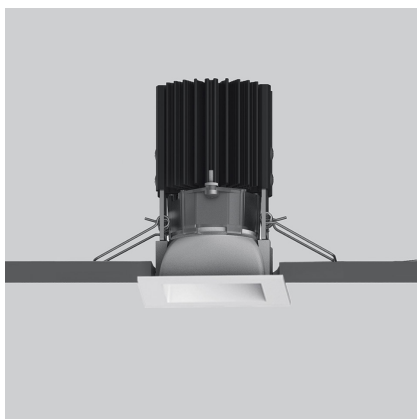

Everything 55 - Square - 34° 3000K - White

Ernesto Gismondi

IP20 

LUMINAIRE

- Watt: **8.5W**
- Delivered lumens output: **589lm**
- CCT: **3000K**
- Efficiency: **78%**
- Efficacy: **69.29lm/W**
- CRI: **80**

Notes

Driver 500mA SELV supplied separately.

DESCRIPTION

Everything is an innovative range of professional recessed light fittings created to deliver a high lighting performance, with an eye on energy saving and excellent visual comfort.

A complete, flexible product range, extremely versatile in its many applications and able to meet challenging lighting performance criteria.

PRODUCT CODE: NL4204234K006

FEATURES

- Article Code: **NL4204234K006**
- Colour: **White**
- Installation: **Recessed**
- Series: **Architectural Indoor**
- design by: **Ernesto Gismondi**

DIMENSIONS

- Length: **cm 5.5**
- Width: **cm 5.5**
- Cutout Width: **cm 5**
- Cutout length: **cm 5**
- Recessed depth: **cm 9.8**
- Cutout shape: **Squared**
- Weight: **cm 0.3**

SOURCES INCLUDED

- Category: **Led**
- Number: **1**
- Watt: **8,5W**
- Color temperature (K): **3000K**
- Color Tolerance: **3SDCM**
- Service Life: **L80 (13K) 78600h**