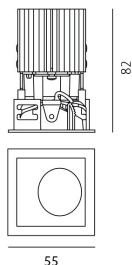

Everything 55 - Square - Adj - 20° 2700K - Black

Ernesto Gismondi

IP20 

LUMINAIRE

- Watt: **6.4W**
- Delivered lumens output: **476lm**
- CCT: **2700K**
- Efficiency: **84%**
- Efficacy: **74.37lm/W**
- CRI: **80**

DIMENSIONS

- Length: **cm 5.5**
- Width: **cm 5.5**
- Cutout Width: **cm 5**
- Cutout length: **cm 5**
- Recessed depth: **cm 8.2**
- Cutout shape: **Squared**
- Weight: **cm 0.2**

SOURCES INCLUDED

- Category: **Led**
- Number: **1**
- Watt: **6,4W**
- Color temperature (K): **2700K**
- Color Tolerance: **3SDCM**
- Service Life: **L80 (13K) 78600h**

NO
IMAGE
AVAILABLE

Driver cc 16/20/23/25/28/32W - 220-240 156x52x26
(LxWxH) Dimmable DALI PUSH/1-10V/0-10V
M077401