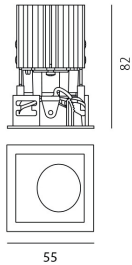

Everything 55 - Square - Adj - 20° 2700K - Silver

Ernesto Gismondi

IP20 

LUMINAIRE

- Watt: **6.4W**
- Delivered lumens output: **476lm**
- CCT: **2700K**
- Efficiency: **84%**
- Efficacy: **74.38lm/W**
- CRI: **80**

PRODUCT CODE: NL4203218Y002

FEATURES

- Article Code: **NL4203218Y002**
- Colour: **Silver**
- Installation: **Recessed**
- Series: **Architectural Indoor**
- design by: **Ernesto Gismondi**

DIMENSIONS

- Length: **cm 5.5**
- Width: **cm 5.5**
- Cutout Width: **cm 5**
- Cutout length: **cm 5**
- Recessed depth: **cm 8.2**
- Cutout shape: **Squared**
- Weight: **cm 0.2**

NO
IMAGE
AVAILABLE

Driver cc 15W - 500mA - 220-240 Vac -
150x22x19 mm (LxWxH) - 2max - undimmable
M077900

NO
IMAGE
AVAILABLE

Driver cc 16/20/23/25/28/32W - 220-240 156x52x26
(LxWxH) Dimmable DALI PUSH/1-10V/0-10V
M077401