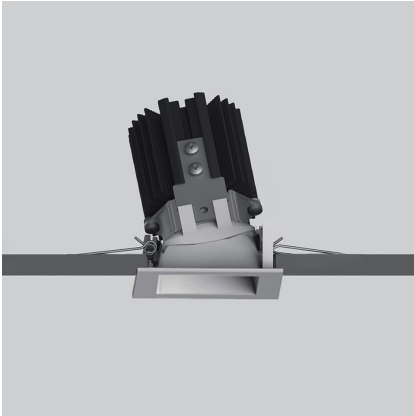

Everything 55 - Square - Adj - 20° 2700K - Silver

Ernesto Gismondi

IP20 

LUMINAIRE

- Watt: **6.4W**
- Delivered lumens output: **476lm**
- CCT: **2700K**
- Efficiency: **84%**
- Efficacy: **74.38lm/W**
- CRI: **80**

Notes

Driver 500mA SELV supplied separately.

DESCRIPTION

Everything is an innovative range of professional recessed light fittings created to deliver a high lighting performance, with an eye on energy saving and excellent visual comfort.
A complete, flexible product range, extremely versatile in its many applications and able to meet challenging lighting performance criteria.

PRODUCT CODE: NL4203218Y002

FEATURES

- Article Code: **NL4203218Y002**
- Colour: **Silver**
- Installation: **Recessed**
- Series: **Architectural Indoor**
- design by: **Ernesto Gismondi**

DIMENSIONS

- Length: **cm 5.5**
- Width: **cm 5.5**
- Cutout Width: **cm 5**
- Cutout length: **cm 5**
- Recessed depth: **cm 8.2**
- Cutout shape: **Squared**
- Weight: **cm 0.2**