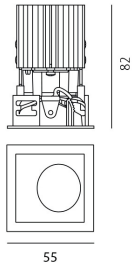

Everything 55 - Square - Adj - 20° 2700K - White

Ernesto Gismondi

IP20 

LUMINAIRE

- Watt: **6.4W**
- Delivered lumens output: **476lm**
- CCT: **2700K**
- Efficiency: **84%**
- Efficacy: **74.37lm/W**
- CRI: **80**

PRODUCT CODE: NL4203218Y006

FEATURES

- Article Code: **NL4203218Y006**
- Colour: **White**
- Installation: **Recessed**
- Series: **Architectural Indoor**
- design by: **Ernesto Gismondi**

DIMENSIONS

- Length: **cm 5.5**
- Width: **cm 5.5**
- Cutout Width: **cm 5**
- Cutout length: **cm 5**
- Recessed depth: **cm 8.2**
- Cutout shape: **Squared**
- Weight: **cm 0.2**

NO
IMAGE
AVAILABLE

Driver cc 15W - 500mA - 220-240 Vac -
150x22x19 mm (LxWxH) - 2max - undimmable
M077900

NO
IMAGE
AVAILABLE

Driver cc 16/20/23/25/28/32W - 220-240 156x52x26
(LxWxH) Dimmable DALI PUSH/1-10V/0-10V
M077401