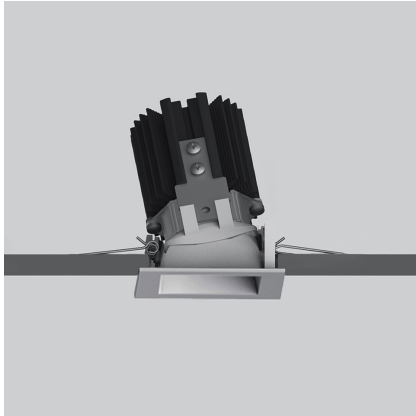

Everything 55 - Square - Adj - 20° 3000K - Silver

Ernesto Gismondi

IP20 

LUMINAIRE

- Watt: **6.4W**
- Delivered lumens output: **476lm**
- CCT: **3000K**
- Efficiency: **84%**
- Efficacy: **74.38lm/W**
- CRI: **80**

Notes

Driver 500mA SELV supplied separately.

DESCRIPTION

Everything is an innovative range of professional recessed light fittings created to deliver a high lighting performance, with an eye on energy saving and excellent visual comfort.
A complete, flexible product range, extremely versatile in its many applications and able to meet challenging lighting performance criteria.

PRODUCT CODE: NL4203218K002

FEATURES

- Article Code: **NL4203218K002**
- Colour: **Silver**
- Installation: **Recessed**
- Series: **Architectural Indoor**
- design by: **Ernesto Gismondi**

DIMENSIONS

- Length: **cm 5.5**
- Width: **cm 5.5**
- Cutout Width: **cm 5**
- Cutout length: **cm 5**
- Recessed depth: **cm 8.2**
- Cutout shape: **Squared**
- Weight: **cm 0.2**