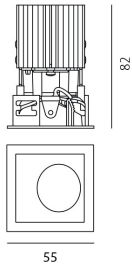

Everything 55 - Square - Adj - 20° 3000K - Silver

Ernesto Gismondi

IP20 

LUMINAIRE

- Watt: **6.4W**
- Delivered lumens output: **476lm**
- CCT: **3000K**
- Efficiency: **84%**
- Efficacy: **74.38lm/W**
- CRI: **80**

PRODUCT CODE: NL4203218K002

FEATURES

- Article Code: **NL4203218K002**
- Colour: **Silver**
- Installation: **Recessed**
- Series: **Architectural Indoor**
- design by: **Ernesto Gismondi**

DIMENSIONS

- Length: **cm 5.5**
- Width: **cm 5.5**
- Cutout Width: **cm 5**
- Cutout length: **cm 5**
- Recessed depth: **cm 8.2**
- Cutout shape: **Squared**
- Weight: **cm 0.2**

NO
IMAGE
AVAILABLE

Driver cc 15W - 500mA - 220-240 Vac -
150x22x19 mm (LxWxH) - 2max - undimmable
M077900

NO
IMAGE
AVAILABLE

Driver cc 16/20/23/25/28/32W - 220-240 156x52x26
(LxWxH) Dimmable DALI PUSH/1-10V/0-10V
M077401