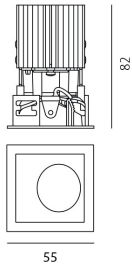

Everything 55 - Square - Adj - 20° 3000K - White

Ernesto Gismondi

IP20 

LUMINAIRE

- Watt: **6.4W**
- Delivered lumens output: **476lm**
- CCT: **3000K**
- Efficiency: **84%**
- Efficacy: **74.37lm/W**
- CRI: **80**

PRODUCT CODE: NL4203218K006

FEATURES

- Article Code: **NL4203218K006**
- Colour: **White**
- Installation: **Recessed**
- Series: **Architectural Indoor**
- design by: **Ernesto Gismondi**

DIMENSIONS

- Length: **cm 5.5**
- Width: **cm 5.5**
- Cutout Width: **cm 5**
- Cutout length: **cm 5**
- Recessed depth: **cm 8.2**
- Cutout shape: **Squared**
- Weight: **cm 0.2**

NO
IMAGE
AVAILABLE

Driver cc 15W - 500mA - 220-240 Vac -
150x22x19 mm (LxWxH) - 2max - undimmable
M077900

NO
IMAGE
AVAILABLE

Driver cc 16/20/23/25/28/32W - 220-240 156x52x26
(LxWxH) Dimmable DALI PUSH/1-10V/0-10V
M077401