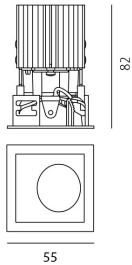

Everything 55 - Square - Adj - 34° 2700K - Black

Ernesto Gismondi

IP20 

LUMINAIRE

- Watt: **6.4W**
- Delivered lumens output: **425lm**
- CCT: **2700K**
- Efficiency: **75%**
- Efficacy: **66.41lm/W**
- CRI: **80**

PRODUCT CODE: NL4203234Y004

FEATURES

- Article Code: **NL4203234Y004**
- Colour: **Black**
- Installation: **Recessed**
- Series: **Architectural Indoor**
- design by: **Ernesto Gismondi**

DIMENSIONS

- Length: **cm 5.5**
- Width: **cm 5.5**
- Cutout Width: **cm 5**
- Cutout length: **cm 5**
- Recessed depth: **cm 8.2**
- Cutout shape: **Squared**
- Weight: **cm 0.2**

NO
IMAGE
AVAILABLE

Driver cc 15W - 500mA - 220-240 Vac -
150x22x19 mm (LxWxH) - 2max - undimmable
M077900

NO
IMAGE
AVAILABLE

Driver cc 16/20/23/25/28/32W - 220-240 156x52x26
(LxWxH) Dimmable DALI PUSH/1-10V/0-10V
M077401