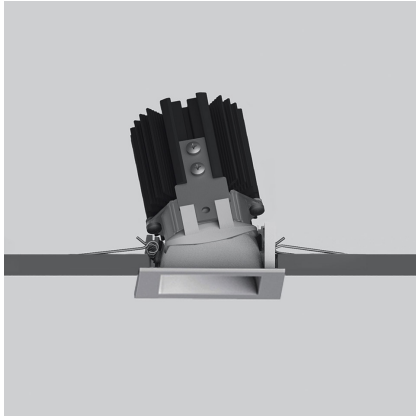

Everything 55 - Square - Adj - 34° 2700K - Silver

Ernesto Gismondi

IP20 

LUMINAIRE

- Watt: **6.4W**
- Delivered lumens output: **436lm**
- CCT: **2700K**
- Efficiency: **77%**
- Efficacy: **68.13lm/W**
- CRI: **80**

Notes

Driver 500mA SELV supplied separately.

DESCRIPTION

Everything is an innovative range of professional recessed light fittings created to deliver a high lighting performance, with an eye on energy saving and excellent visual comfort.
A complete, flexible product range, extremely versatile in its many applications and able to meet challenging lighting performance criteria.

PRODUCT CODE: NL4203234Y002

FEATURES

- Article Code: **NL4203234Y002**
- Colour: **Silver**
- Installation: **Recessed**
- Series: **Architectural Indoor**
- design by: **Ernesto Gismondi**

DIMENSIONS

- Length: **cm 5.5**
- Width: **cm 5.5**
- Cutout Width: **cm 5**
- Cutout length: **cm 5**
- Recessed depth: **cm 8.2**
- Cutout shape: **Squared**
- Weight: **cm 0.2**