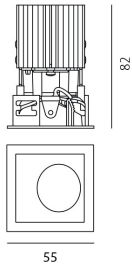

Everything 55 - Square - Adj - 34° 2700K - Silver

Ernesto Gismondi

IP20 

LUMINAIRE

- Watt: **6.4W**
- Delivered lumens output: **436lm**
- CCT: **2700K**
- Efficiency: **77%**
- Efficacy: **68.13lm/W**
- CRI: **80**

PRODUCT CODE: NL4203234Y002

FEATURES

- Article Code: **NL4203234Y002**
- Colour: **Silver**
- Installation: **Recessed**
- Series: **Architectural Indoor**
- design by: **Ernesto Gismondi**

DIMENSIONS

- Length: **cm 5.5**
- Width: **cm 5.5**
- Cutout Width: **cm 5**
- Cutout length: **cm 5**
- Recessed depth: **cm 8.2**
- Cutout shape: **Squared**
- Weight: **cm 0.2**

NO
IMAGE
AVAILABLE

Driver cc 15W - 500mA - 220-240 Vac -
150x22x19 mm (LxWxH) - 2max - undimmable
M077900

NO
IMAGE
AVAILABLE

Driver cc 16/20/23/25/28/32W - 220-240 156x52x26
(LxWxH) Dimmable DALI PUSH/1-10V/0-10V
M077401