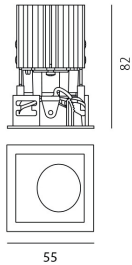

Everything 55 - Square - Adj - 34° 2700K - White

Ernesto Gismondi

IP20 

LUMINAIRE

- Watt: **6.4W**
- Delivered lumens output: **442lm**
- CCT: **2700K**
- Efficiency: **78%**
- Efficacy: **69.06lm/W**
- CRI: **80**

PRODUCT CODE: NL4203234Y006

FEATURES

- Article Code: **NL4203234Y006**
- Colour: **White**
- Installation: **Recessed**
- Series: **Architectural Indoor**
- design by: **Ernesto Gismondi**

DIMENSIONS

- Length: **cm 5.5**
- Width: **cm 5.5**
- Cutout Width: **cm 5**
- Cutout length: **cm 5**
- Recessed depth: **cm 8.2**
- Cutout shape: **Squared**
- Weight: **cm 0.2**

NO
IMAGE
AVAILABLE

Driver cc 15W - 500mA - 220-240 Vac -
150x22x19 mm (LxWxH) - 2max - undimmable
M077900

NO
IMAGE
AVAILABLE

Driver cc 16/20/23/25/28/32W - 220-240 156x52x26
(LxWxH) Dimmable DALI PUSH/1-10V/0-10V
M077401