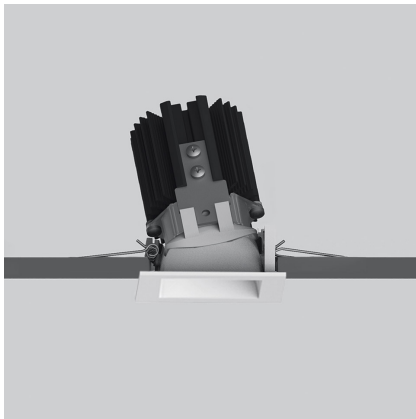

Everything 55 - Square - Adj - 34° 2700K - White

Ernesto Gismondi

IP20 

LUMINAIRE

- Watt: **6.4W**
- Delivered lumens output: **442lm**
- CCT: **2700K**
- Efficiency: **78%**
- Efficacy: **69.06lm/W**
- CRI: **80**

Notes

Driver 500mA SELV supplied separately.

DESCRIPTION

Everything is an innovative range of professional recessed light fittings created to deliver a high lighting performance, with an eye on energy saving and excellent visual comfort.
A complete, flexible product range, extremely versatile in its many applications and able to meet challenging lighting performance criteria.

PRODUCT CODE: NL4203234Y006

FEATURES

- Article Code: **NL4203234Y006**
- Colour: **White**
- Installation: **Recessed**
- Series: **Architectural Indoor**
- design by: **Ernesto Gismondi**

DIMENSIONS

- Length: **cm 5.5**
- Width: **cm 5.5**
- Cutout Width: **cm 5**
- Cutout length: **cm 5**
- Recessed depth: **cm 8.2**
- Cutout shape: **Squared**
- Weight: **cm 0.2**