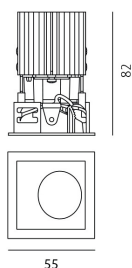

Everything 55 - Square - Adj - 34° 3000K - Black

Ernesto Gismondi

IP20 

LUMINAIRE

- Watt: **6.4W**
- Delivered lumens output: **425lm**
- CCT: **3000K**
- Efficiency: **75%**
- Efficacy: **66.41lm/W**
- CRI: **80**

DIMENSIONS

- Length: **cm 5.5**
- Width: **cm 5.5**
- Cutout Width: **cm 5**
- Cutout length: **cm 5**
- Recessed depth: **cm 8.2**
- Cutout shape: **Squared**
- Weight: **cm 0.2**

SOURCES INCLUDED

- Category: **Led**
- Number: **1**
- Watt: **6,4W**
- Color temperature (K): **3000K**
- Color Tolerance: **3SDCM**
- Service Life: **L80 (13K) 78600h**

NO
IMAGE
AVAILABLE

Driver cc 16/20/23/25/28/32W - 220-240 156x52x26
(LxWxH) Dimmable DALI PUSH/1-10V/0-10V
M077401