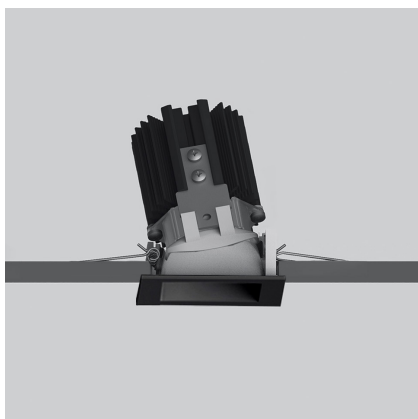

Everything 55 - Square - Adj - 34° 3000K - Black

Ernesto Gismondi

IP20 

LUMINAIRE

- Watt: **6.4W**
- Delivered lumens output: **425lm**
- CCT: **3000K**
- Efficiency: **75%**
- Efficacy: **66.41lm/W**
- CRI: **80**

Notes

Driver 500mA SELV supplied separately.

DESCRIPTION

Everything is an innovative range of professional recessed light fittings created to deliver a high lighting performance, with an eye on energy saving and excellent visual comfort.

DIMENSIONS

- Length: **cm 5.5**
- Width: **cm 5.5**
- Cutout Width: **cm 5**
- Cutout length: **cm 5**
- Recessed depth: **cm 8.2**
- Cutout shape: **Squared**
- Weight: **cm 0.2**

SOURCES INCLUDED

- Category: **Led**
- Number: **1**
- Watt: **6,4W**
- Color temperature (K): **3000K**
- Color Tolerance: **3SDCM**
- Service Life: **L80 (13K) 78600h**