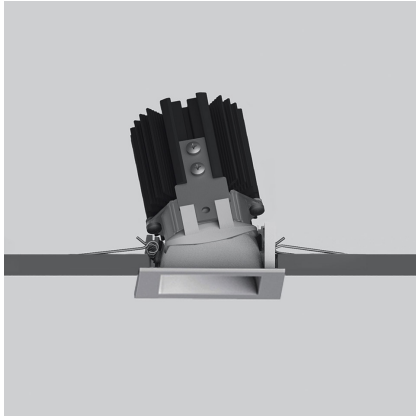

Everything 55 - Square - Adj - 34° 3000K - Silver

Ernesto Gismondi

IP20 

LUMINAIRE

- Watt: **6.4W**
- Delivered lumens output: **436lm**
- CCT: **3000K**
- Efficiency: **77%**
- Efficacy: **68.13lm/W**
- CRI: **80**

Notes

Driver 500mA SELV supplied separately.

DESCRIPTION

Everything is an innovative range of professional recessed light fittings created to deliver a high lighting performance, with an eye on energy saving and excellent visual comfort.
A complete, flexible product range, extremely versatile in its many applications and able to meet challenging lighting performance criteria.

PRODUCT CODE: NL4203234K002

FEATURES

- Article Code: **NL4203234K002**
- Colour: **Silver**
- Installation: **Recessed**
- Series: **Architectural Indoor**
- design by: **Ernesto Gismondi**

DIMENSIONS

- Length: **cm 5.5**
- Width: **cm 5.5**
- Cutout Width: **cm 5**
- Cutout length: **cm 5**
- Recessed depth: **cm 8.2**
- Cutout shape: **Squared**
- Weight: **cm 0.2**