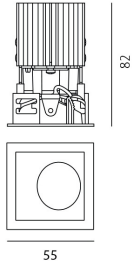

Everything 55 - Square - Adj - 34° 3000K - Silver

Ernesto Gismondi

IP20 

LUMINAIRE

- Watt: **6.4W**
- Delivered lumens output: **436lm**
- CCT: **3000K**
- Efficiency: **77%**
- Efficacy: **68.13lm/W**
- CRI: **80**

PRODUCT CODE: NL4203234K002

FEATURES

- Article Code: **NL4203234K002**
- Colour: **Silver**
- Installation: **Recessed**
- Series: **Architectural Indoor**
- design by: **Ernesto Gismondi**

DIMENSIONS

- Length: **cm 5.5**
- Width: **cm 5.5**
- Cutout Width: **cm 5**
- Cutout length: **cm 5**
- Recessed depth: **cm 8.2**
- Cutout shape: **Squared**
- Weight: **cm 0.2**

NO
IMAGE
AVAILABLE

Driver cc 15W - 500mA - 220-240 Vac -
150x22x19 mm (LxWxH) - 2max - undimmable
M077900

NO
IMAGE
AVAILABLE

Driver cc 16/20/23/25/28/32W - 220-240 156x52x26
(LxWxH) Dimmable DALI PUSH/1-10V/0-10V
M077401