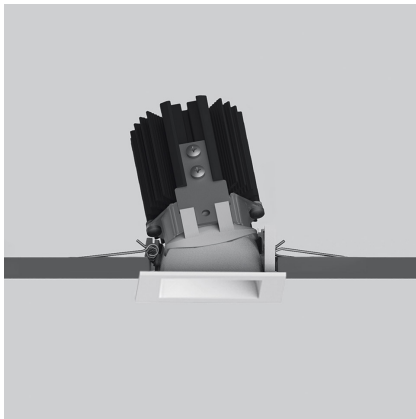

Everything 55 - Square - Adj - 34° 3000K - White

Ernesto Gismondi

IP20

LUMINAIRE

- Watt: **6.4W**
- Delivered lumens output: **442lm**
- CCT: **3000K**
- Efficiency: **78%**
- Efficacy: **69.06lm/W**
- CRI: **80**

Notes

Driver 500mA SELV supplied separately.

DESCRIPTION

Everything is an innovative range of professional recessed light fittings created to deliver a high lighting performance, with an eye on energy saving and excellent visual comfort.
A complete, flexible product range, extremely versatile in its many applications and able to meet challenging lighting performance criteria.

PRODUCT CODE: NL4203234K006

FEATURES

- Article Code: **NL4203234K006**
- Colour: **White**
- Installation: **Recessed**
- Series: **Architectural Indoor**
- design by: **Ernesto Gismondi**

DIMENSIONS

- Length: **cm 5.5**
- Width: **cm 5.5**
- Cutout Width: **cm 5**
- Cutout length: **cm 5**
- Recessed depth: **cm 8.2**
- Cutout shape: **Squared**
- Weight: **cm 0.2**

SOURCES INCLUDED

- Category: **Led**
- Number: **1**
- Watt: **6,4W**
- Color temperature (K): **3000K**
- Color Tolerance: **3SDCM**
- Service Life: **L80 (13K) 78600h**