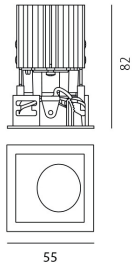

LUMINAIRE

- Watt: **6.4W**
- Delivered lumens output: **442lm**
- CCT: **3000K**
- Efficiency: **78%**
- Efficacy: **69.06lm/W**
- CRI: **80**

Notes

Driver 500mA SELV supplied separately.

DESCRIPTION

Everything is an innovative range of professional recessed light fittings created to deliver a high lighting performance, with an eye on energy saving and excellent visual comfort.
A complete, flexible product range, extremely versatile in its many applications and able to meet challenging lighting performance criteria.

PRODUCT CODE: NL4203234K006

FEATURES

- Article Code: **NL4203234K006**
- Colour: **White**
- Installation: **Recessed**
- Series: **Architectural Indoor**
- design by: **Ernesto Gismondi**

DIMENSIONS

- Length: **cm 5.5**
- Width: **cm 5.5**
- Cutout Width: **cm 5**
- Cutout length: **cm 5**
- Recessed depth: **cm 8.2**
- Cutout shape: **Squared**
- Weight: **cm 0.2**

SOURCES INCLUDED

- Category: **Led**
- Number: **1**
- Watt: **6,4W**
- Color temperature (K): **3000K**
- Color Tolerance: **3SDCM**
- Service Life: **L80 (13K) 78600h**