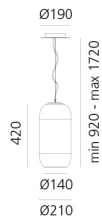

Gople - Black/Blue

BIG - Bjarke Ingels Group

IP20    Dimmerable: 

LUMINAIRE

- Watt: **20W**
- Delivered lumens output: **1118lm**
- CCT: **3000K**
- Efficiency: **46%**
- Efficacy: **55.91lm/W**
- CRI: **80**

DIMENSIONS

- Height: **cm 42**
- Diameter: **cm 21**
- Base Diameter: **cm 19**
- Max Height from ceiling: **cm 172**

SOURCES NOT INCLUDED

- Category: **LED RETROFIT**
- Number: **1**
- Watt: **20W**
- Socket: **E27**