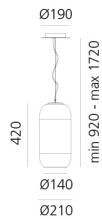

Gople - Black/Bronze

BIG - Bjarke Ingels Group

IP20    Dimmerable: 

LUMINAIRE

- Watt: **20W**
- Delivered lumens output: **1118lm**
- CCT: **3000K**
- Efficiency: **46%**
- Efficacy: **55.91lm/W**
- CRI: **80**

DIMENSIONS

- Height: **cm 42**
- Diameter: **cm 21**
- Base Diameter: **cm 19**
- Max Height from ceiling: **cm 172**

SOURCES NOT INCLUDED

- Category: **LED RETROFIT**
- Number: **1**
- Watt: **20W**
- Socket: **E27**