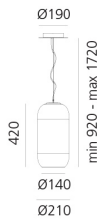

Gople - Blue

BIG - Bjarke Ingels Group

IP20    Dimmerable: 

LUMINAIRE

- Watt: **20W**
- Delivered lumens output: **1118lm**
- CCT: **3000K**
- Efficiency: **46%**
- Efficacy: **55.91lm/W**
- CRI: **80**

DESCRIPTION

DIMENSIONS

- Height: **cm 42**
- Diameter: **cm 21**
- Base Diameter: **cm 19**
- Max Height from ceiling: **cm 172**

SOURCES NOT INCLUDED

- Category: **LED RETROFIT**
- Number: **1**
- Watt: **20W**
- Socket: **E27**