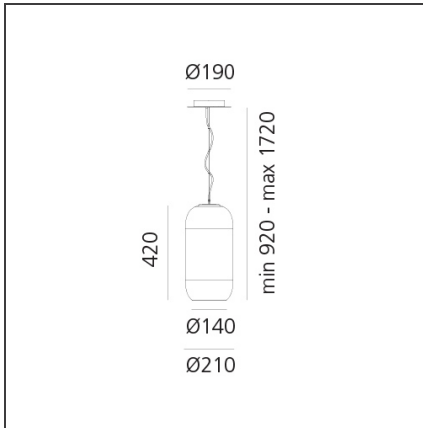

Gople - Blue

IP20   CE Dimmerable: 

DESIGN BY

BIG - Bjarke Ingels Group

DESCRIPTION

The product is not yet available.

TECHNICAL DRAWINGS

FEATURES

Colour:	Blue	Material:	Blown glass, aluminium
Installation:	Suspension	Series:	Design, 2019 Artemide Collection
Environment:	Indoor		

DIMENSIONS

Height:	cm 42
Base Diameter:	cm 19
Max Height from ceiling:	cm 172

SOURCES NOT INCLUDED

Category:	LED
Number:	1
Watt:	20W
Type:	2
Socket:	E27

LUMINAIRE

Watt:	20W	Delivered lumens output (lm):	1118lm
		CCT:	3000K
		Efficiency:	46%
		Efficacy:	55.9lm/W
		CRI:	80